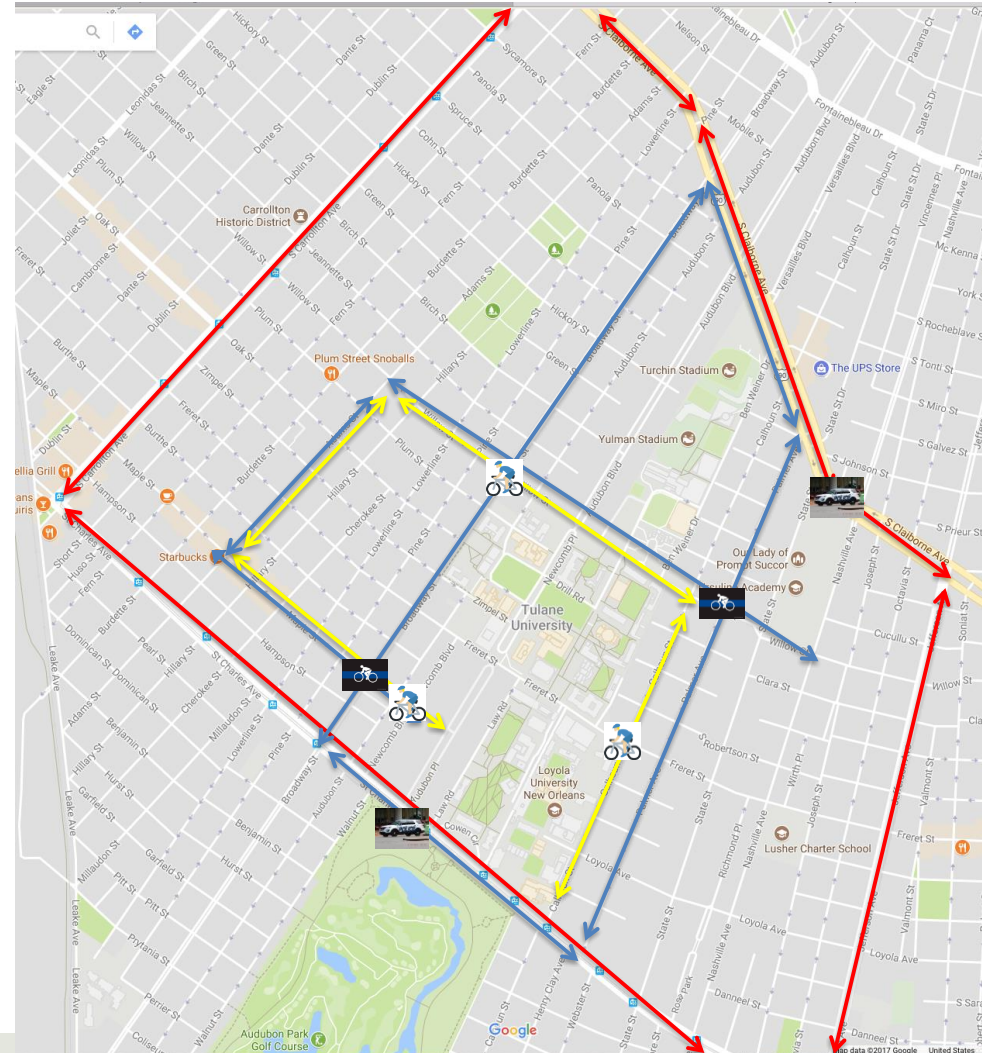

*Tulane University
Police Department
Patrol Zone
Deployments*

TUPD Uptown Perimeter Patrol Zones 281, 282, 283, 284, 285, 286

While we focus on the safety of our on-campus community. We recognize the importance of our surrounding neighborhoods. TUPD maintains perpetual vehicle and bicycle patrols of the areas bounded by Claiborne, St. Charles, Carrollton, and Jefferson. After hours and during peak travel times patrols are augmented by additional sworn and unsworn units to include the TUPD power shift which is dedicated to responding to and resolving off-campus issues.

Commitment to Target Staffing

The TUPD and it's security partner Allied Universal are committed to protecting our community and the surrounding neighborhoods. It is our mission to extend a bubble of protection across the footprint both on and off all of our campuses. To achieve this we employ directed patrols via vehicle, bicycle, and foot. To this end we remain vigilant in our service to all of our area partners.

Camera Expansion

Uptown District

-  ALPR
-  PTZ
-  Fixed

Goal 1: Establishing camera positions along pedestrian corridors frequented by Tulane University community members as supported by crime density data.

Goal 2: Establishing ALPR cameras around campus entry points to identify persons of interest entering the bubble of protection established by TUPD efforts.

Goal 3: Establishing camera positions along the campus perimeter in an effort to continuously expand the TUPD bubble of protection.