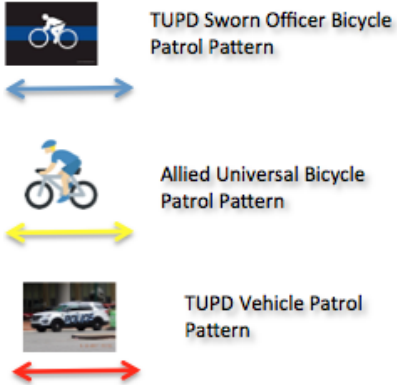

*Tulane University
Police Department
Patrol Zone
Deployments*

TUPD Uptown Perimeter Patrol Zones 281, 282, 283, 284, 285, 286

While we focus on the safety of our on-campus community. We recognize the importance of our surrounding neighborhoods. TUPD maintains perpetual vehicle and bicycle patrols of the areas bounded by Claiborne, St. Charles, Carrollton, and Jefferson. After hours and during peak travel times patrols are augmented by additional sworn and unsworn units to include the TUPD power shift which is dedicated to responding to and resolving off-campus issues.