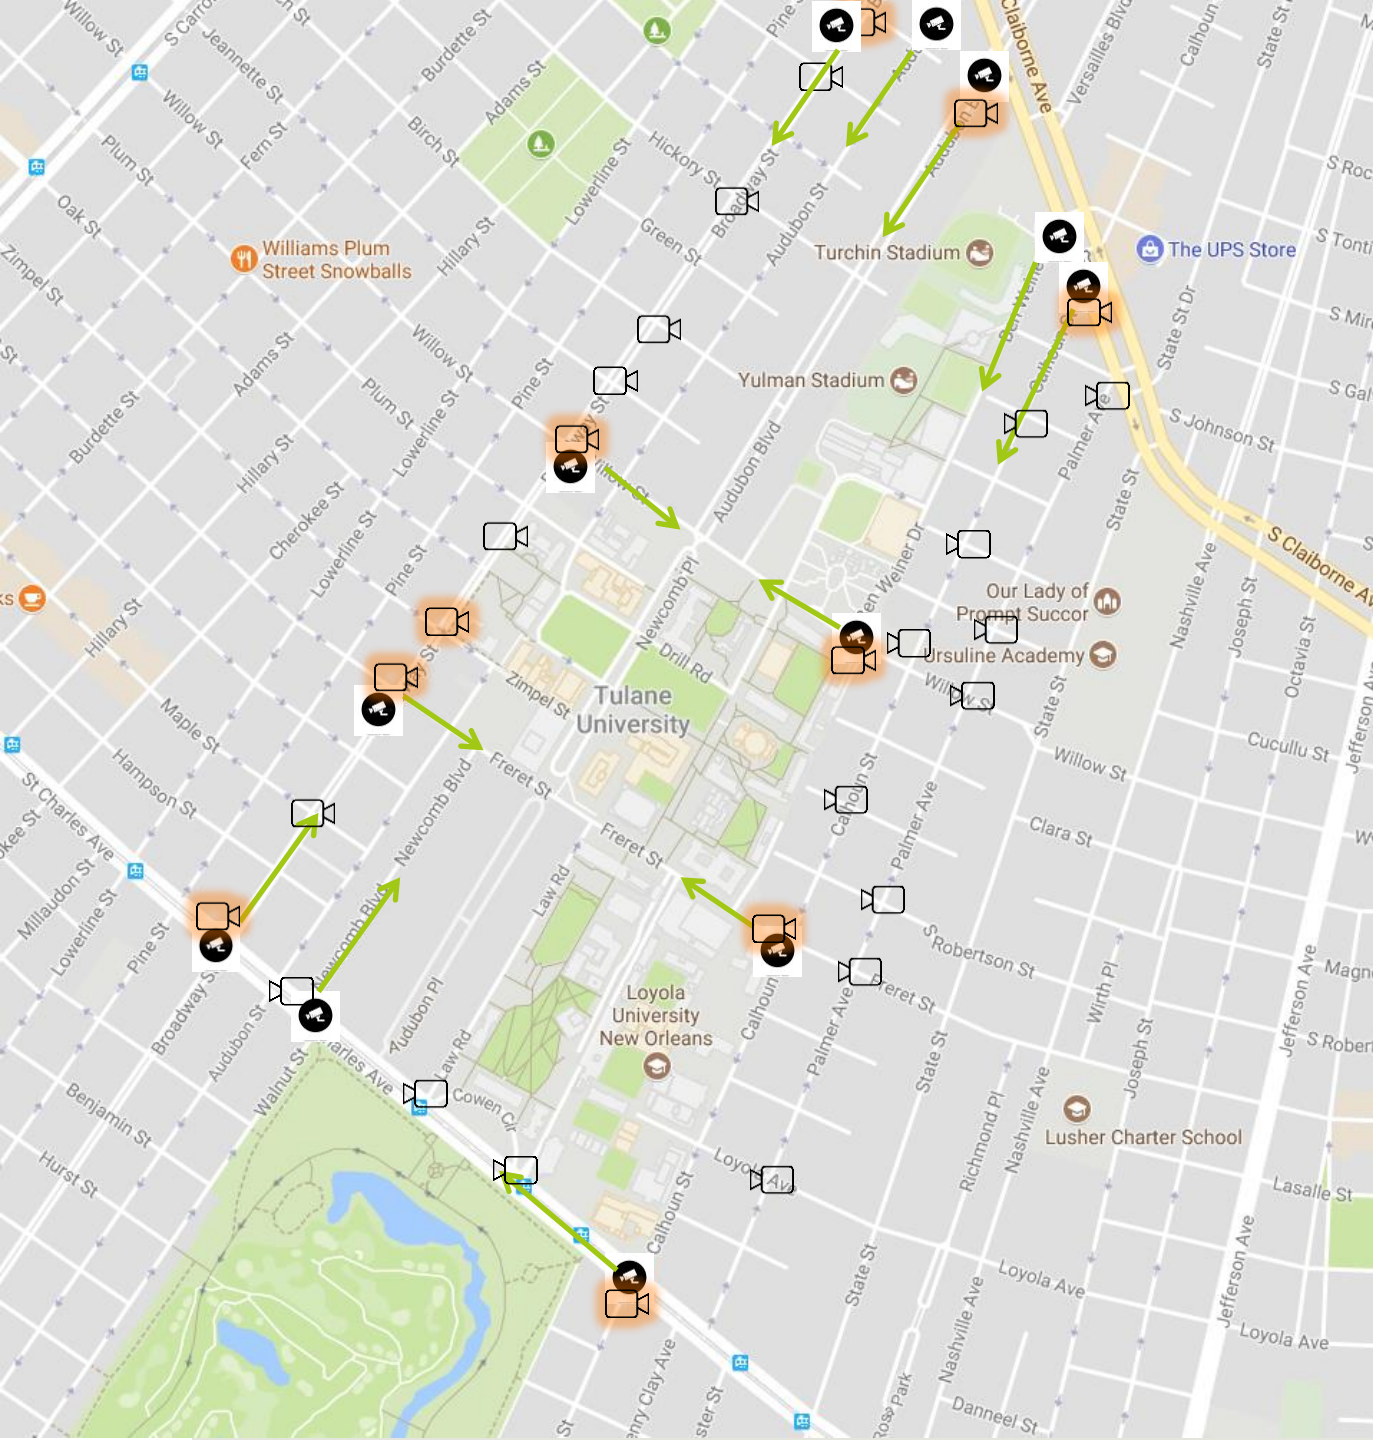

*Tulane University
Police Department
Patrol Zone
Deployments*

TUPD Uptown Perimeter Patrol Zones 281, 282, 283, 284, 285, 286

While we focus on the safety of our on-campus community. We recognize the importance of our surrounding neighborhoods. TUPD maintains perpetual vehicle and bicycle patrols of the areas bounded by Claiborne, St. Charles, Carrollton, and Jefferson. After hours and during peak travel times patrols are augmented by additional sworn and unsworn units to include the TUPD power shift which is dedicated to responding to and resolving off-campus issues.

Commitment to Target Staffing

The TUPD and it's security partner Allied Universal are committed to protecting our community and the surrounding neighborhoods. It is our mission to extend a bubble of protection across the footprint both on and off all of our campuses. To achieve this we employ directed patrols via vehicle, bicycle, and foot. To this end we remain vigilant in our service to all of our area partners.

Camera Expansion

Uptown District

-  ALPR
-  PTZ
-  Fixed

Goal 1: Establishing camera positions along pedestrian corridors frequented by Tulane University community members as supported by crime density data.