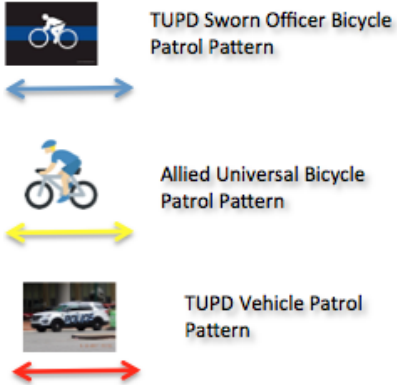

*Tulane University
Police Department
Patrol Zone
Deployments*

TUPD Uptown Perimeter Patrol Zones 281, 282, 283, 284, 285, 286

While we focus on the safety of our on-campus community. We recognize the importance of our surrounding neighborhoods. TUPD maintains perpetual vehicle and bicycle patrols of the areas bounded by Claiborne, St. Charles, Carrollton, and Jefferson. After hours and during peak travel times patrols are augmented by additional sworn and unsworn units to include the TUPD power shift which is dedicated to responding to and resolving off-campus issues.

Commitment to Target Staffing

The TUPD and it's security partner Allied Universal are committed to protecting our community and the surrounding neighborhoods. It is our mission to extend a bubble of protection across the footprint both on and off all of our campuses. To achieve this we employ directed patrols via vehicle, bicycle, and foot. To this end we remain vigilant in our service to all of our area partners.