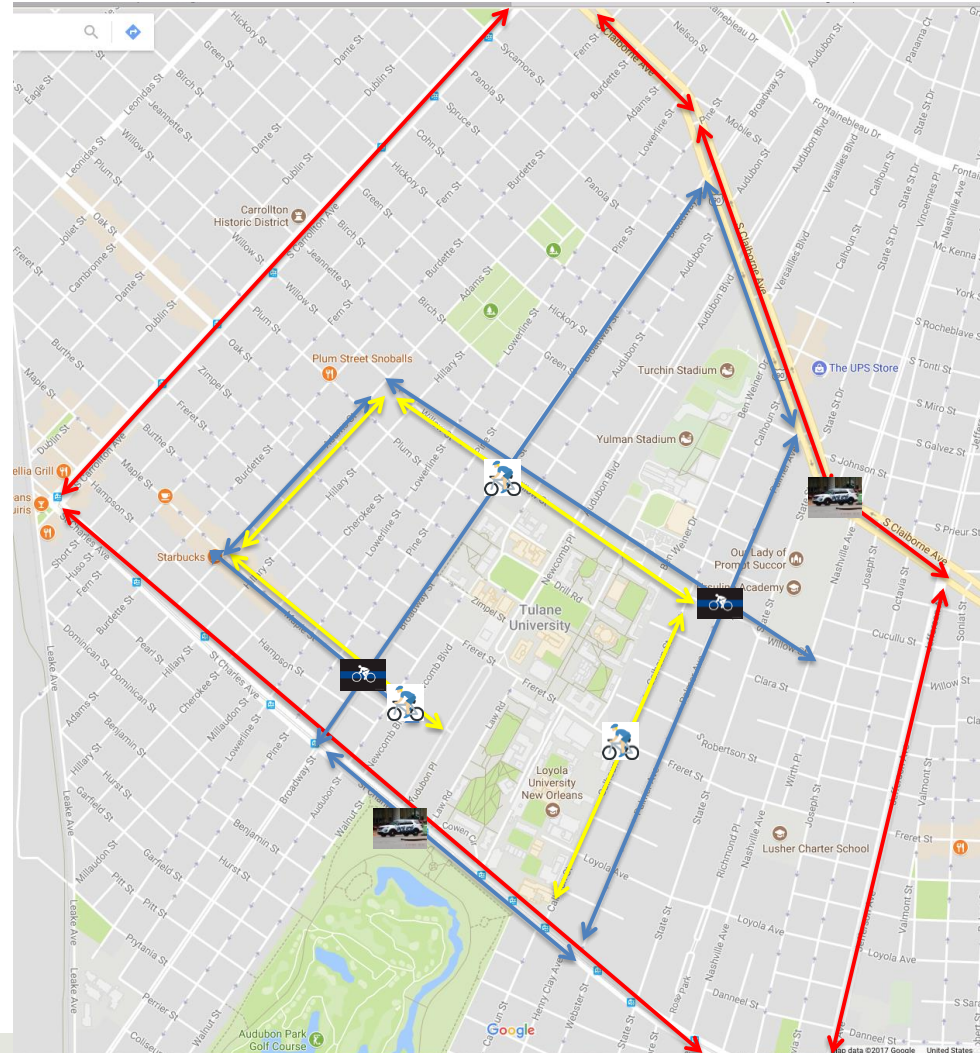

*Tulane University
Police Department
Patrol Zone
Deployments*

TUPD Uptown Perimeter Patrol Zones 281, 282, 283, 284, 285, 286

While we focus on the safety of our on-campus community. We recognize the importance of our surrounding neighborhoods. TUPD maintains perpetual vehicle and bicycle patrols of the areas bounded by Claiborne, St. Charles, Carrollton, and Jefferson. After hours and during peak travel times patrols are augmented by additional sworn and unsworn units to include the TUPD power shift which is dedicated to responding to and resolving off-campus issues.

Commitment to Target Staffing

The TUPD and it's security partner Allied Universal are committed to protecting our community and the surrounding neighborhoods. It is our mission to extend a bubble of protection across the footprint both on and off all of our campuses. To achieve this we employ directed patrols via vehicle, bicycle, and foot. To this end we remain vigilant in our service to all of our area partners.