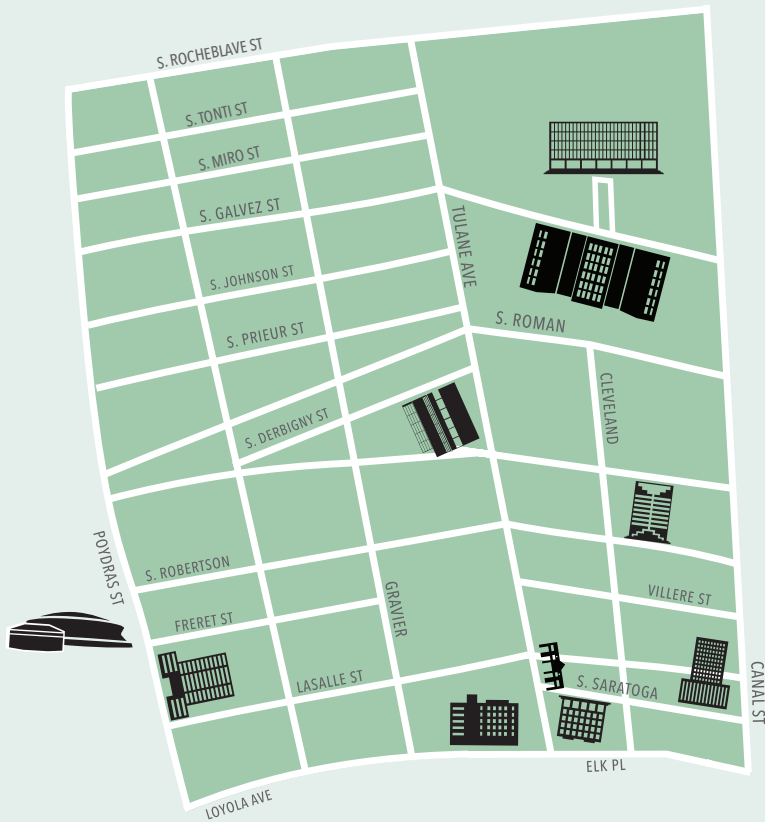

# Downtown Medical Loop

## Serviced by TULANE TAPRIDE:

**Monday-Friday**

**5:30AM-3:00AM**

**Saturday-Sunday**

**6:00PM-3:00AM**

Tulane TapRide is an on-demand, shared-ride transportation service within the defined geographic boundaries surrounding Tulane's downtown campus, uptown campus, and the Small Center. From 5:30am-3:00am Monday-Friday, Tulane faculty, staff, and students may request a ride anywhere in the boundaries defined on the map below by using the TapRide app available in the App Store and on Google Play. Your request may be diverted to a fixed shuttle line at the discretion of the driver. Go to [shuttles.tulane.edu](http://shuttles.tulane.edu) and click [Tulane TapRide](#) in the menu bar for more information.

## Serviced by FIXED STOPS:

**Monday-Friday**

**5:30AM-5:50PM**

Tulane Hospital <sup>1</sup>	UMCNO <sup>2</sup>	VA Hospital <sup>3</sup>	Murphy <sup>4</sup>
5:30 AM	5:35 AM	5:36 AM	5:40 AM
5:55 AM	6:00 AM	6:01 AM	6:05 AM
6:20 AM	6:25 AM	6:26 AM	6:30 AM
6:45 AM	6:50 AM	6:51 AM	6:55 AM
7:10 AM	7:15 AM	7:16 AM	7:20 AM
7:35 AM	7:40 AM	7:41 AM	7:45 AM
8:00 AM	8:05 AM	8:06 AM	8:10 AM
8:25 AM	8:30 AM	8:31 AM	8:35 AM
8:50 AM	8:55 AM	8:56 AM	9:00 AM
9:15 AM	9:20 AM	9:21 AM	9:25 AM
9:40 AM	9:45 AM	9:46 AM	9:50 AM